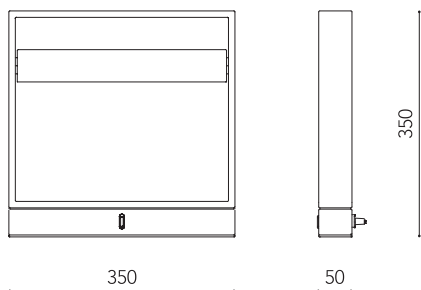

WILSON

SOBREMESA TABLE LAMP

by Jorge Pensi Design Studio

REF. 4446

Cuerpo metálico de hierro pintado gris texturado. Lámpara táctil regulable en intensidad.
Pantalla metálica orientable 300°. Cable textil rojo.

Frame painted iron metal, matte grey. Tactile lamp for light intensity regulation.
300° Orientable metallic shade with a stop. Red textile wire.

PE

Bombilla recomendada, LED lineal 9W 3000k incluida.

Recommended bulb, lineal LED 9W 3000k included.