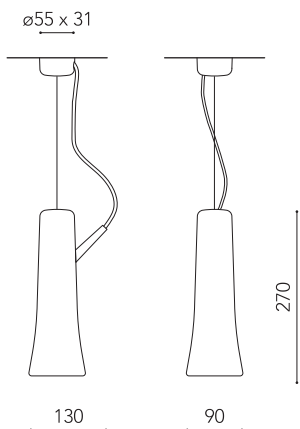

RENAUD

SUSPENSIÓN CEILING LAMP

by Cru Atelier

REF. 6990

Cuerpo de cerámica esmaltada.
Detalle de madera de haya pegado. Cable negro PVC.

Frame glazed porcelain.
Oakly wood sticked details. Black PVC wire.

BL

HA

Bombilla recomendada, GU10 LED Cob 100° 8W 3000k (700lm) incluida.

Recommended bulb, GU10 LED Cob 100° 8W 3000k (700lm) included.

IP
20