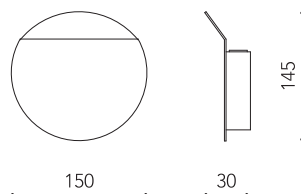

DOT

APLIQUE WALL LAMP

by Enblanc

REF. 1692 G

REF. 1692 P

Cuerpo metálico de hierro pintado.
Difusor de luz de metacrilato incluido.

Frame painted iron metal.
Methacrylate light diffuser included.

BL-MT