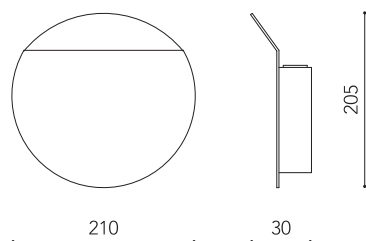

DOT

APLIQUE WALL LAMP

by Enblanc

REF. 1692 G

REF. 1692 P

Cuerpo metálico de hierro pintado.
Difusor de luz de metacrilato incluido.

Frame painted iron metal.
Methacrylate light diffuser included.

BL-MT